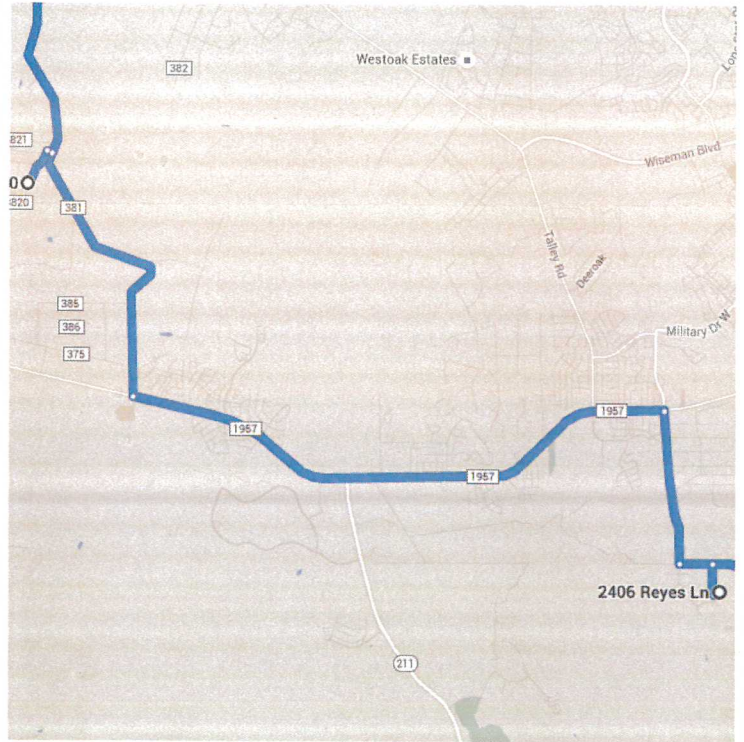

Follow US-90 W to U.S. 90 Access Rd. Take the exit toward Texas 1604 Loop/Anderson Loop from US-90 W

- 8 min (8.6 mi)
- 37. Merge onto US-90 W
- 1.6 mi
- 38. Keep left at the fork to stay on US-90 W
- 6.9 mi
- 39. Take the exit toward Texas 1604 Loop/Anderson Loop
- 0.2 mi

Continue on U.S. 90 Access Rd. Take TX-1604 Loop west on Bear Springs Dr

- 4 min (2.2 mi)
- 40. Merge onto U.S. 90 Access Rd
- 0.5 mi

- 41. Turn right onto TX-1604 Loop W 1.1 mi

- 42. Use the right lane to turn slightly right toward Marbach Rd 0.3 mi

↶ Turn left onto Reyes Ln

i Destination will be on the left

42 s (0.3 mi)

7 min (2.6 mi)

2406 Reyes Ln

San Antonio, TX 78245

- ↑ 54. Head north on Reyes Ln toward Bobbi Way
0.3 mi
- ↶ 55. Turn left onto Grosenbacher Rd
0.3 mi
- ↷ 56. Turn right at the 1st cross street to stay on Grosenbacher Rd
1.3 mi
- ↶ 57. Turn left onto FM1957 W/Potranco Rd
 - 📍 Continue to follow FM1957 W
4.9 mi
- ↷ 58. Turn right onto Co Rd 381
2.6 mi
- ↶ 59. Turn left onto Co Rd 382
246 ft
- ↶ 60. Turn left onto Co Rd 3820
 - 📍 Destination will be on the right
0.3 mi

17 min (9.7 mi)

610 County Road 3820

San Antonio, TX 78253

- ↑ 61. Head northeast on Co Rd 3820 toward Co Rd 3823
0.3 mi
- ↷ 62. Turn right onto Co Rd 382
246 ft
- ↶ 63. Turn left onto Co Rd 381
1.5 mi
- ↷ 64. Turn right onto FM471 N
4.8 mi
- ↶ 65. Turn left onto Little Geronimo St
0.3 mi
- ↶ 66. Turn left onto Geronimo Loop
 - 📍 Destination will be on the left
0.3 mi