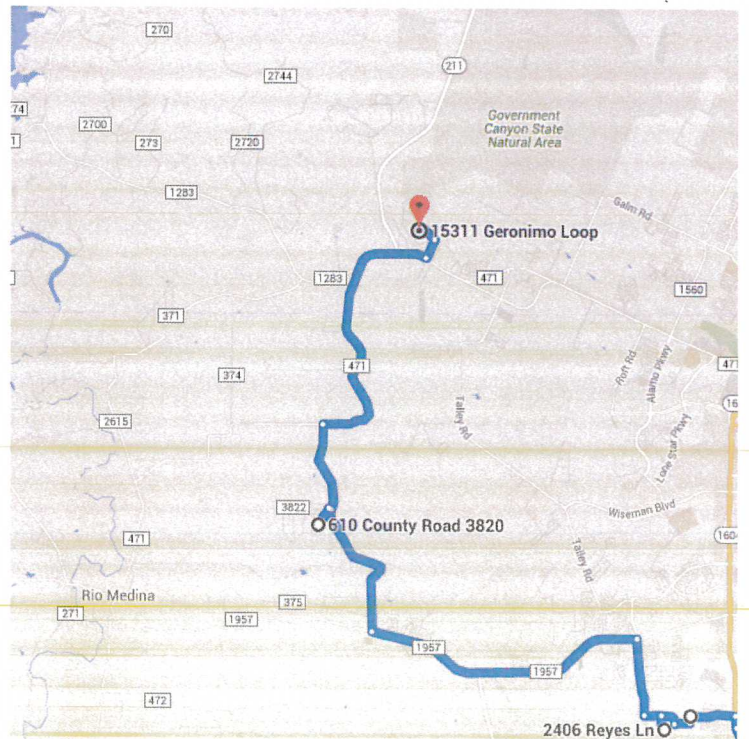

Follow US-90 W to U.S. 90 Access Rd. Take the exit toward Texas 1604 Loop/Anderson Loop from US-90 W

- 8 min (8.6 mi)
- 37. Merge onto US-90 W
- 1.6 mi
- 38. Keep left at the fork to stay on US-90 W
- 6.9 mi
- 39. Take the exit toward Texas 1604 Loop/Anderson Loop
- 0.2 mi

Continue on U.S. 90 Access Rd. Take TX-1604 Loop west on Bear Springs Dr

- 4 min (2.2 mi)
- 40. Merge onto U.S. 90 Access Rd
- 0.5 mi

- 41. Turn right onto TX-1604 Loop W 1.1 mi

- 42. Use the right lane to turn slightly right toward Marbach Rd 0.3 mi

↶ Turn left onto Reyes Ln

i Destination will be on the left

42 s (0.3 mi)

7 min (2.6 mi)

2406 Reyes Ln

San Antonio, TX 78245

- ↑ 54. Head north on Reyes Ln toward Bobbi Way
0.3 mi
- ↶ 55. Turn left onto Grosenbacher Rd
0.3 mi
- ↷ 56. Turn right at the 1st cross street to stay on Grosenbacher Rd
1.3 mi
- ↶ 57. Turn left onto FM1957 W/Potranco Rd
 - 📍 Continue to follow FM1957 W
4.9 mi
- ↷ 58. Turn right onto Co Rd 381
2.6 mi
- ↶ 59. Turn left onto Co Rd 382
246 ft
- ↶ 60. Turn left onto Co Rd 3820
 - 📍 Destination will be on the right
0.3 mi

17 min (9.7 mi)

610 County Road 3820

San Antonio, TX 78253

- ↑ 61. Head northeast on Co Rd 3820 toward Co Rd 3823
0.3 mi
- ↷ 62. Turn right onto Co Rd 382
246 ft
- ↶ 63. Turn left onto Co Rd 381
1.5 mi
- ↷ 64. Turn right onto FM471 N
4.8 mi
- ↶ 65. Turn left onto Little Geronimo St
0.3 mi
- ↶ 66. Turn left onto Geronimo Loop
 - 📍 Destination will be on the left
0.3 mi