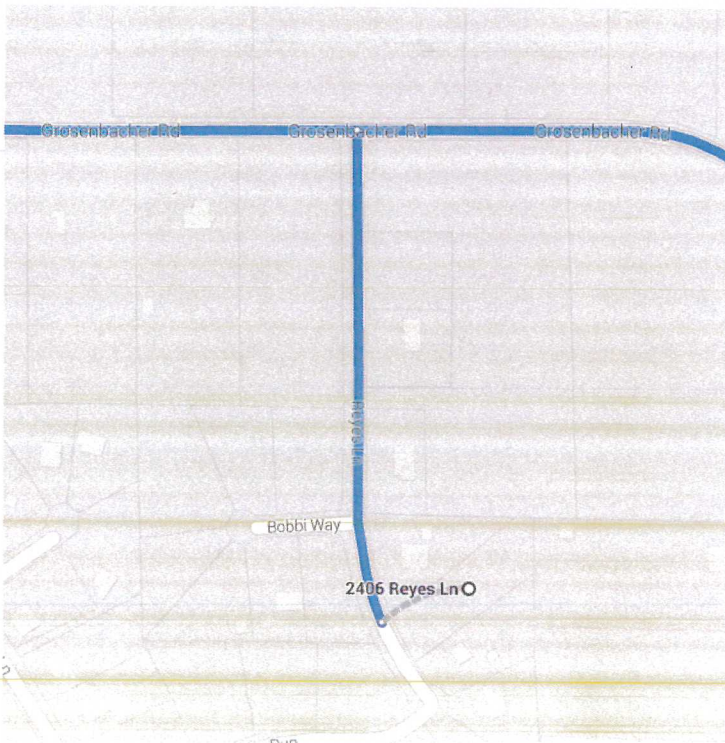

2406 Reyes Ln

San Antonio, TX 78245