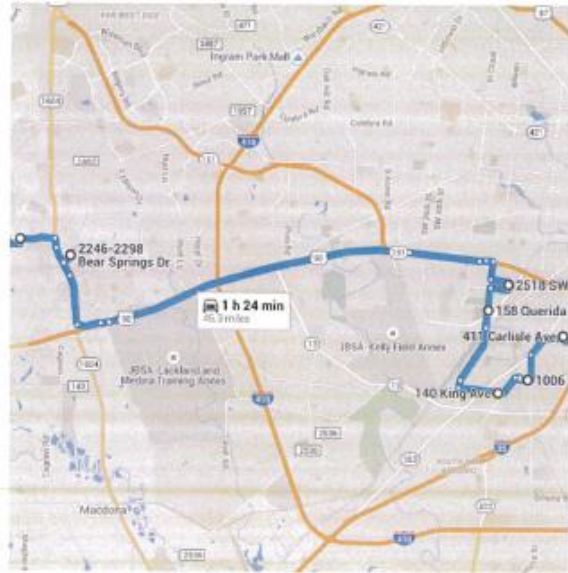

Follow US-90 W to U.S. 90 Access Rd. Take the exit toward Texas 1604 Loop/Anderson Loop from US-90 W

- 8 min (8.6 mi)
- 37. Merge onto US-90 W
- 1.6 mi
- 38. Keep left at the fork to stay on US-90 W
- 6.9 mi
- 39. Take the exit toward Texas 1604 Loop/Anderson Loop
- 0.2 mi

Continue on U.S. 90 Access Rd. Take TX-1604 Loop west on Bear Springs Dr

- 4 min (2.2 mi)
- 40. Merge onto U.S. 90 Access Rd
- 0.5 mi

- 41. Turn right onto TX-1604 Loop W 1.1 mi

- 42. Use the right lane to turn slightly right toward Marbach Rd 0.3 mi

Continue to Emory Peak

- 46. Turn right onto Marbach Rd 2 min (0.8 mi)

- 47. Turn right 0.2 mi

- 48. Use the left lane to merge onto TX-1604 Loop 0.4 mi

- 0.2 mi

Continue on Emory Peak to Grosenbacher Rd

4 min (1.2 mi)

17 min (9.7 mi)

610 County Road 3820

San Antonio, TX 78253

- ↑ 61. Head northeast on Co Rd 3820 toward Co Rd 3823
0.3 mi
- ↷ 62. Turn right onto Co Rd 382
246 ft
- ↶ 63. Turn left onto Co Rd 381
1.5 mi
- ↷ 64. Turn right onto FM471 N
4.8 mi
- ↶ 65. Turn left onto Little Geronimo St
0.3 mi
- ↶ 66. Turn left onto Geronimo Loop
 - 📍 Destination will be on the left
0.3 mi